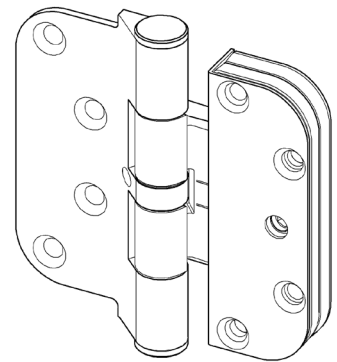

Tested to a Higher Standard.

- Brass based hinges are third party tested beyond an impressive 2.5 million cycles, in accordance with ANSI A156.1 Grade 1 - Commercial test procedures.
- Backed by HOPPE's Limited Lifetime Mechanical Warranty.

Finished with Superior Quality

- Finished with the same proprietary methods as HOPPE Handles and backplates, providing a coordinated look that is only available with HOPPE Hinges.
- Brass and aluminum base materials for outstanding corrosion resistance, compared to steel based hinges that can yield red rust and leave doors and frames with ugly stains.
- Resista® Limited Lifetime Finish Warranty on select premium finishes (-R)

Most Popular Finishes

HOPPE Adjustable Hinges	Satin Nickel Resista® (F42-R)	Rustic Umber (F8709)	Oil Rubbed Brass (F79)
Guide Hinge	2664572	3052105	2664599
LHI/RHO Set	2972743	3052156	2972719
LHO/RHI Set	2972410	3052201	2972401

Also available in:

Brass Finishes

- Antique Brass (F73)
- Brass Resista® (F77-R)
- Polished Chrome Resista® (F49-R)
- Brushed Chrome Resista® (F41-R)
- Dark Bronze Metallic (F82)

Aluminum Finishes

- Rustic Umber (F8709)
- Matte Black (F9714)
- Pure White (F9010)
- Gold (F1713)

HOPPE North America, Inc.
205 E. Blackhawk Drive
Fort Atkinson, WI 53538-1268
☎ 920-563-2626
🏠 920-563-4408

☎ 1-888-485-4885
✉ info.us@hoppe.com
🌐 www.us.hoppe.com